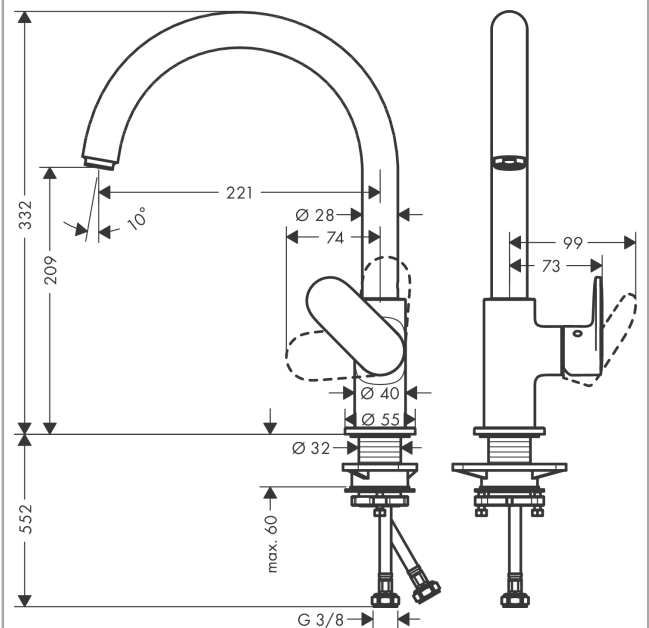

## Vernis Blend M35

Single lever kitchen mixer 210 with swivel spout

Surfaces: **Chrome** Article Number: **71870000**

#### product features

- ComfortZone 210
- swivel range adjustable in 2 steps 120° or 360°
- normal spray
- connection dimension: DN15
- maximum flow rate at 3 bar: 11,1 l/min
- ceramic cartridge
- connection type: G 3/8 connections
- suitable for continuous flow water heaters

### Scale drawing